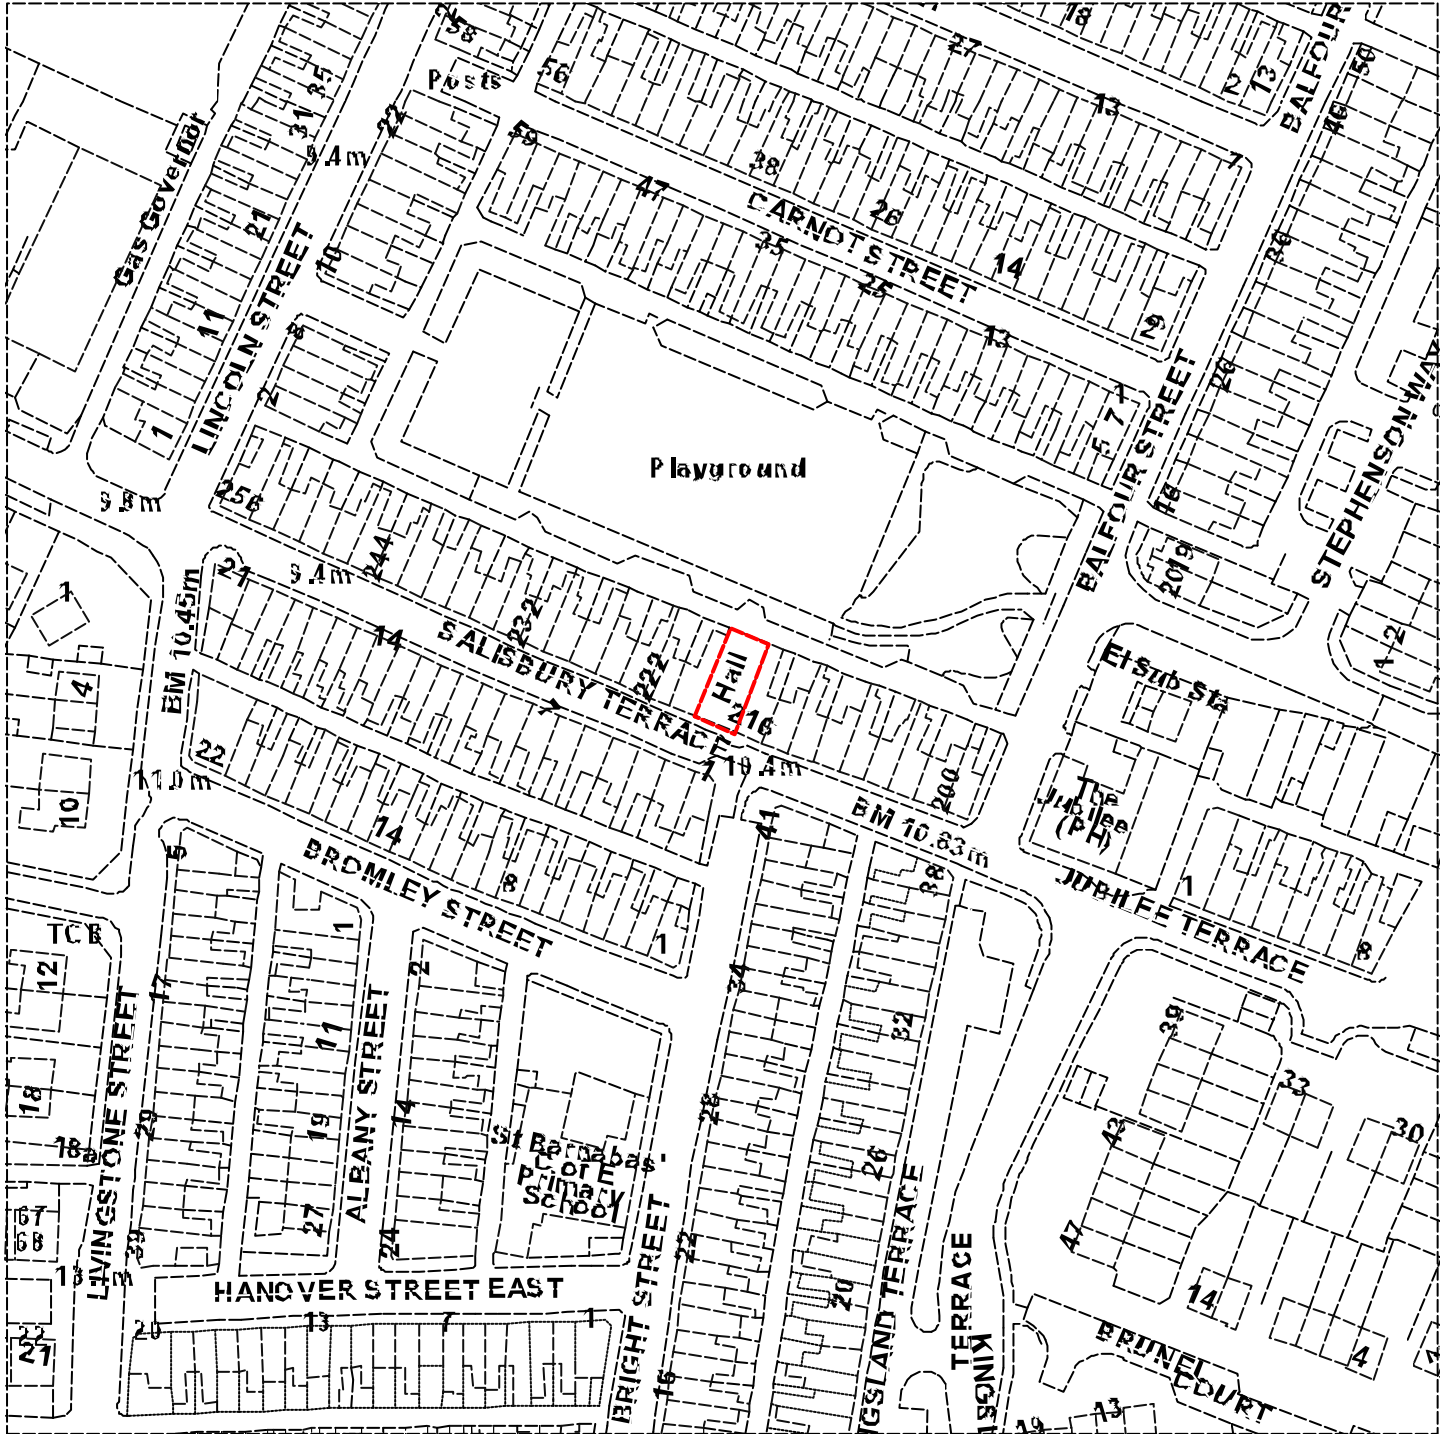

218 Salisbury Terrace

Ref 07/02105/FUL

Scale : 1:1250

Reproduced from the Ordnance Survey map with the permission of the Controller of Her Majesty's Stationery Office © Crown Copyright 2000.

Unauthorised reproduction infringes Crown Copyright and may lead to prosecution or civil proceedings.